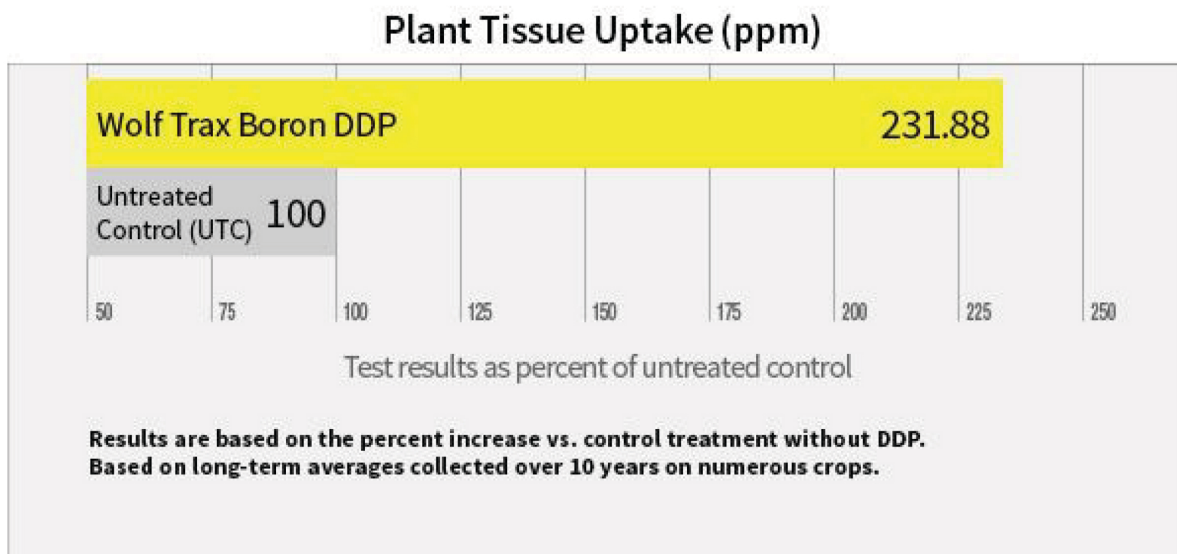

wolftrax®
INNOVATIVE NUTRIENTS

Farm Service
Center Co.

FARMSERVICECENTER.NET
719-754-3425

Maximize Crop Quality with Boron DDP®

- Scientifically designed for better plant availability and earlier uptake
- Guaranteed analysis of 18.5% boron
- Formulated to safely deliver boron to crops throughout the growing season
- [Learn more](#) about the benefits of Boron DDP®

Better Distribution of Nutrient

With patented EvenCoat™ Technology, Wolf Trax Boron DDP is coated onto every granule of a fertilizer blend. This results in even, blanket-like distribution of boron across a field, delivering a safe dose of boron and placing the nutrient closer to plant roots for earlier plant uptake.

[EvenCoat™ Technology >](#)

Earlier Uptake

Featuring the *PlantActiv*[™] Formulation, Wolf Trax Boron DDP is chemically and physically designed for earlier uptake. The particle size is ideal for plant uptake and the nutrients are formulated to resist soil tie-up and remain plant-available.

[PLANTACTIV[™] Formulation >](#)

Long-Lasting Nutrition

Wolf Trax Boron DDP features DUAL ACTION[™] Availability, which provides plants the nutrition they need throughout the growing season. One source of boron is quickly available for plant uptake, while the other source