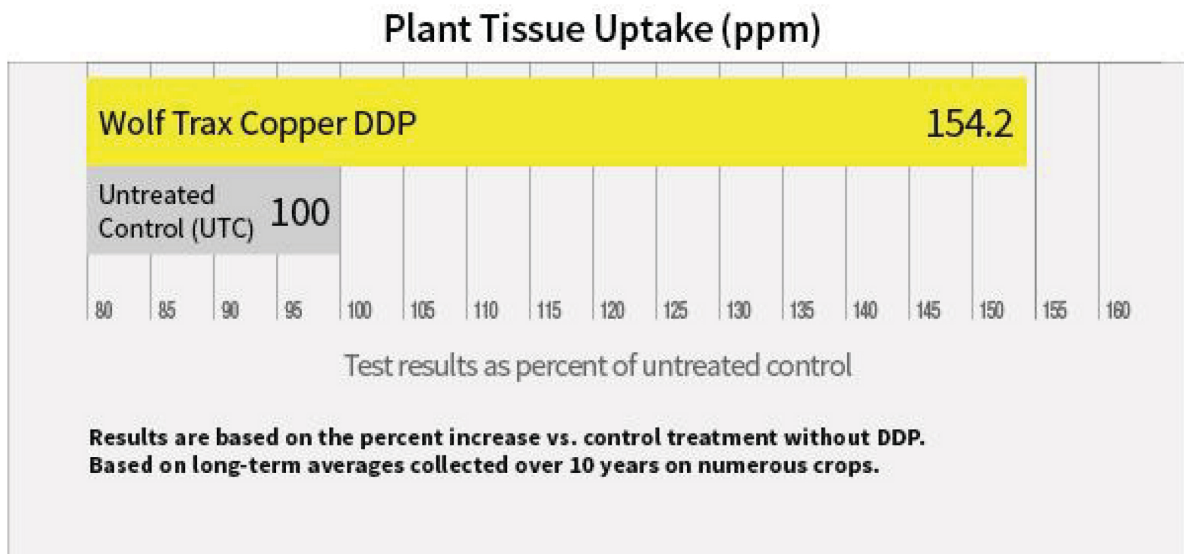

wolftrax®
INNOVATIVE NUTRIENTS

Farm Service
Center Co.

FARMSERVICECENTER.NET
719-754-3425

Quick-Acting, Long-Lasting Nutrition with Copper DDP®

- Scientifically designed for better plant availability and earlier nutrient uptake
- Guaranteed analysis of 57.5% copper
- Vastly lower levels of heavy metals than other sources of copper, ensuring worker and environmental safety
- [Learn how](#) yield increase can be provided through Cu DDP nutrition.

More Feeding Sites

With patented EvenCoat™ Technology, Wolf Trax Copper DDP is coated onto every granule of an N, P, K or S fertilizer blend. This results in blanket-like distribution of copper across the field, placing the nutrients closer to plant roots for earlier uptake.

[EvenCoat™ Technology >](#)

Earlier Uptake

Wolf Trax Copper DDP features the *PlantActiv*[™] Formulation, which optimizes particle size for earlier plant uptake. The nutrients are also formulated to resist soil tie-up and remain plant-available.

[PLANTACTIV[™] Formulation >](#)

Long-Lasting Nutrition

Wolf Trax Copper DDP features DUAL ACTION[™] Availability, which provides plants the nutrition they need throughout the growing season. One source of copper is quickly available for plants, while the other source releases more slowly. With this DUAL ACTION Availability, plants benefit from early and prolonged feeding of copper.