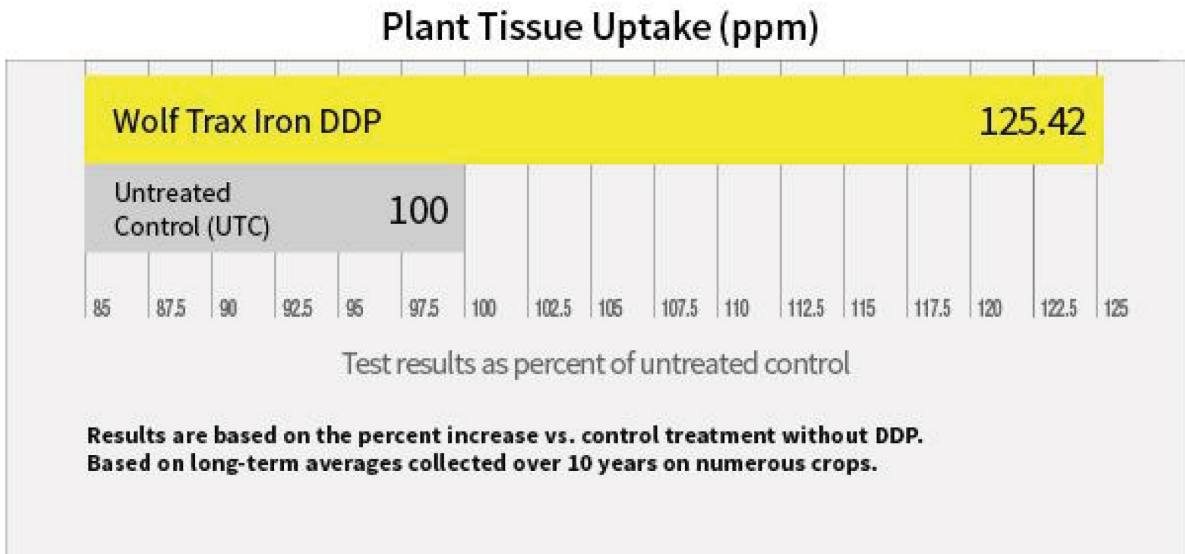

wolftrax[®]
INNOVATIVE NUTRIENTS

**Farm Service
Center Co.**

FARMSERVICECENTER.NET
719-754-3425

Increase Crop Quality with Iron DDP[®]

- Scientifically designed for better plant availability and earlier nutrient uptake
- Guaranteed analysis of 58% iron
- Low levels of heavy metals for greater worker and food safety

More Feeding Sites

With patented EvenCoat[™] Technology, Wolf Trax Iron DDP is coated onto every granule of a fertilizer blend. This results in blanket-like distribution of iron across the field, placing the nutrients closer to plant roots for earlier uptake.

[EvenCoat[™] Technology >](#)

Earlier Uptake

With the *PlantActiv*™ Formulation, the particle size of Iron DDP is designed for earlier plant uptake, and the nutrients are formulated to resist soil tie-up and remain plant-available.

[PLANTACTIV™ Formulation >](#)

Long-Lasting Nutrition

Wolf Trax Iron DDP features DUAL ACTION™ Availability, which provides plants the nutrition they need throughout the growing season. One source of iron is quickly available for plants, while the other source releases more slowly. With this DUAL ACTION Availability, plants benefit from early and prolonged feeding of iron.