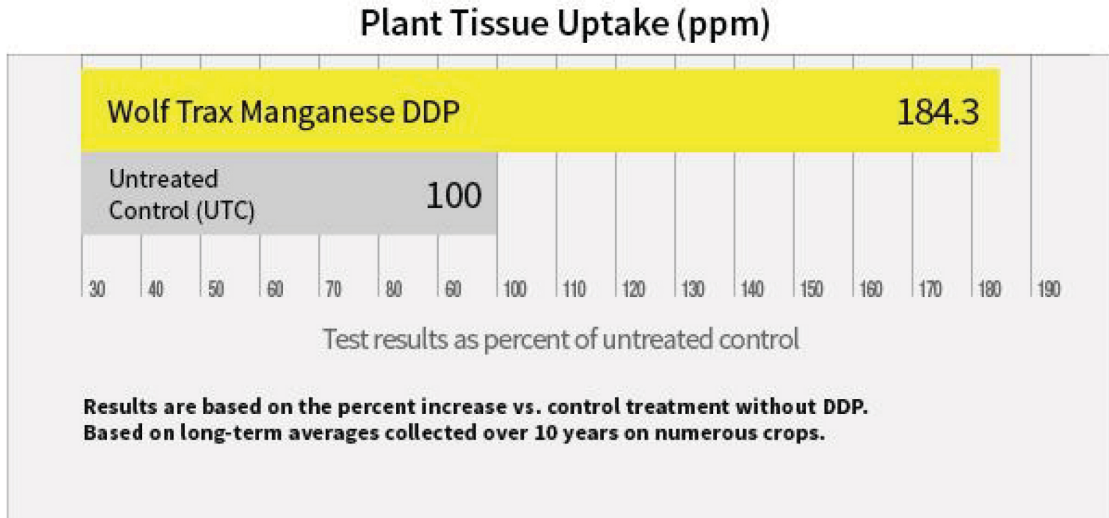

wolftrax
INNOVATIVE NUTRIENTS

**Farm Service
Center Co.**

FARMSERVICECENTER.NET
719-754-3425

Manganese DDP® is Formulated for Better Plant Uptake

- Scientifically designed for better plant availability and earlier nutrient uptake
- Guaranteed analysis of 33% manganese
- Formulated to deliver manganese to plants throughout the growing season

Better Distribution of Nutrient

With patented EvenCoat™ Technology, Wolf Trax Manganese DDP is coated onto every granule of a fertilizer blend. This results in blanket-like distribution of manganese across the field, placing the nutrients closer to plant roots for earlier uptake.

[EvenCoat™ Technology >](#)

WOLF TRAX DDP COATED ON EVERY GRANULE

TYPICAL GRANULAR MICRONUTRIENT

Earlier Uptake

With the *PlantActiv*TM Formulation, the particle size of Manganese DDP is designed for earlier plant uptake, and the nutrients are formulated to resist soil tie-up and remain plant-available.

[PLANTACTIVTM Formulation >](#)

Long-Lasting Nutrition

Wolf Trax Manganese DDP features DUAL ACTIONTM Availability, which provides plants the nutrition they need throughout the growing season. One source of manganese is quickly available for plants, while the other source releases more slowly. With this DUAL ACTION Availability, plants benefit from early and prolonged feeding of manganese.