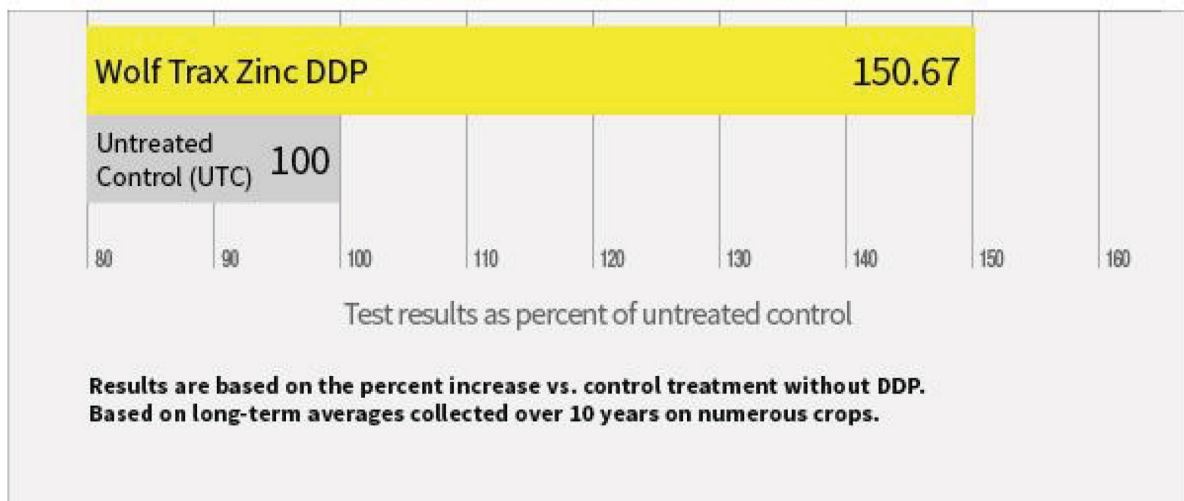

Even. Better.

Through patented EvenCoat™ Technology, Wolf Trax™ DDP® micronutrients coat each and every granule of a fertilizer blend. This results in even distribution across the field, placing the nutrients closer to plant roots for earlier plant uptake.

[EvenCoat™ Technology >](#)

Spotty distribution like traditional granular.

Even distribution like Wolf Trax™ DDP.

EVEN. BETTER.

Earlier Uptake

Wolf Trax Zinc DDP features the PlantActiv™ Formulation, which optimizes particle size for earlier plant uptake. The nutrients are also formulated to resist soil tie-up and remain plant-available.

[PLANTACTIV™ FORMULATION >](#)

Plant Tissue Uptake (ppm)

Long-Lasting Nutrition

Wolf Trax Zinc DDP features DUAL ACTION™ Availability, which provides plants the nutrition they need throughout the growing season. One source of zinc is quickly available for plant uptake, while the other source releases more slowly. With this DUAL ACTION Availability, plants benefit from early and prolonged feeding of zinc.

[DUAL ACTION™ Availability >](#)

The Role of Zinc in Crop Production

- Zinc is an essential micronutrient for the growth, development and reproduction of plants
- Zinc deficiency in crops is the most common micronutrient problem in the world
- Zinc malnutrition has become a major health burden and one-third of the world's population is reported at risk of zinc malnutrition due to inadequate intake through food