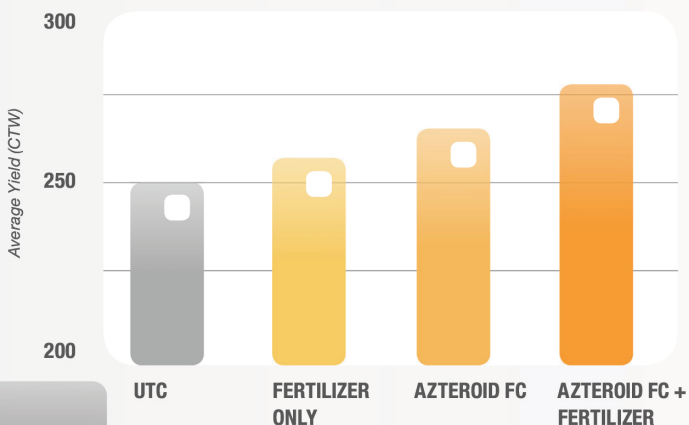

Potatoes

Farm Service Center Co.
FARMSERVICECENTER.NET
719-754-3425

VIVE PRODUCTS FOR POTATO GROWERS

AZteroid® FC^{3.3} FUNGICIDE	Bifender® FC INSECTICIDE	Averland™ FC NEMATICIDE EPA Registration Pending	Midac™ FC INSECTICIDE EPA Registration Pending	Xyler™ FC FUNGICIDE EPA Registration Pending

- ✓ Fertilizer Compatible
- ✓ No Extra Equipment Required
- ✓ Allosperse® Delivery System

CONVENIENT DISEASE CONTROL AND BETTER PLANT HEALTH

AZteroid® FC^{3.3}

PROTECTION TYPE
Fungicide

DISEASES CONTROLLED
Black dot, Black scurf, Silver scurf

APPLICATION
Soil or Foliar

AZteroid® FC 3.3 at planting or hilling gets potato crops off to the best start possible with early, uniform emergence and growth. AZteroid FC 3.3 provides systemic control of early season foliar diseases. It cleans up the soil and improves tuber quality, even when disease seems low. Tubers treated with AZteroid FC 3.3 are more uniform in size, with higher specific gravity. The new high concentration formulation reduces the number of jugs to handle, triple rinse and recycle.

Added plant health benefits:

- + Increased water use efficiency
- + Improved nitrogen use
- + Enhanced photosynthesis
- + Stronger stems resist weather and pests
- + Increased root development

YIELD RESULTS

7 trials, 2015-2017

Average yield increase across all trials =
20.4 cwt/ac